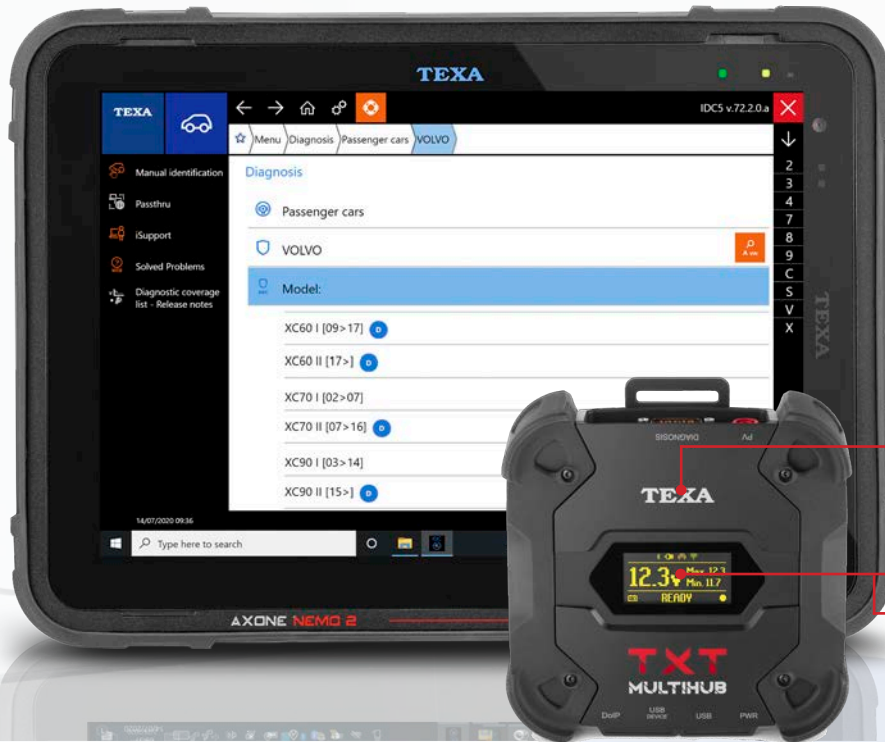

TEXA

158

CAR PROMOTIONS

**VALID FROM
1ST APRIL
2022**

CAR DIAGNOSTIC SOLUTIONS

TEXA boasts an extremely wide range of Car diagnostic products, these include our unrivalled AXONE NEMO 2 multi-brand diagnostic tablet, Navigator Nano S & TXTs vehicle interface. TEXA products are made entirely in Italy on ultra-modern, automated assembly lines and conform to the strictest certification standards.

SCAN ME

TEXA TRAINING COURSES

See our full list of training courses by scanning this QR code.

PRODUCT INFORMATION

To see more information on this tool, scan this QR code.

SOCIAL MEDIA

Stay updated on latest TEXA news by following us on Facebook. Scan this QR code.

CAR DIAGNOSTIC SOLUTIONS

TEXA

Includes full ADAS software capabilities

PASS-THRU COMPATIBLE

WI-FI

DoIP

USB

BLUETOOTH

NEMO 2 CAR/LCV (M/HUB VCI)

The AXONE NEMO 2 is the UK's best selling TEXA diagnostic tool that covers over 60 car manufacturers. Using the AXONE NEMO 2 in conjunction with the TXT MULTIHUB enables technicians to complete all diagnostic tests efficiently. This AXONE NEMO 2 Car/LCV package is packed with advanced technology and includes the following;