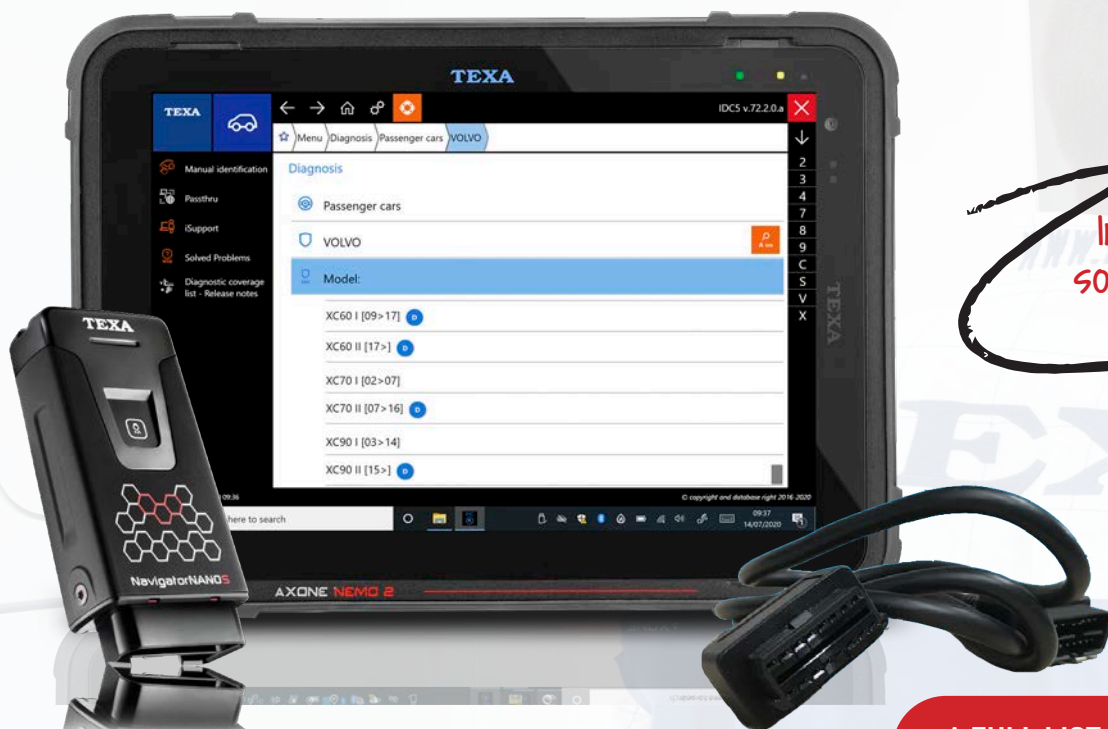

Includes full ADAS software capabilities

NEMO 2 CAR/LCV (NANO S VCI)

The AXONE NEMO 2 is the UK's best selling TEXA diagnostic tool that covers over 60 car manufacturers. Using the AXONE NEMO 2 in conjunction with the Navigator Nano S enables technicians to complete all diagnostic tests efficiently. This AXONE NEMO 2 Car/LCV package is packed with advanced technology and includes the following;